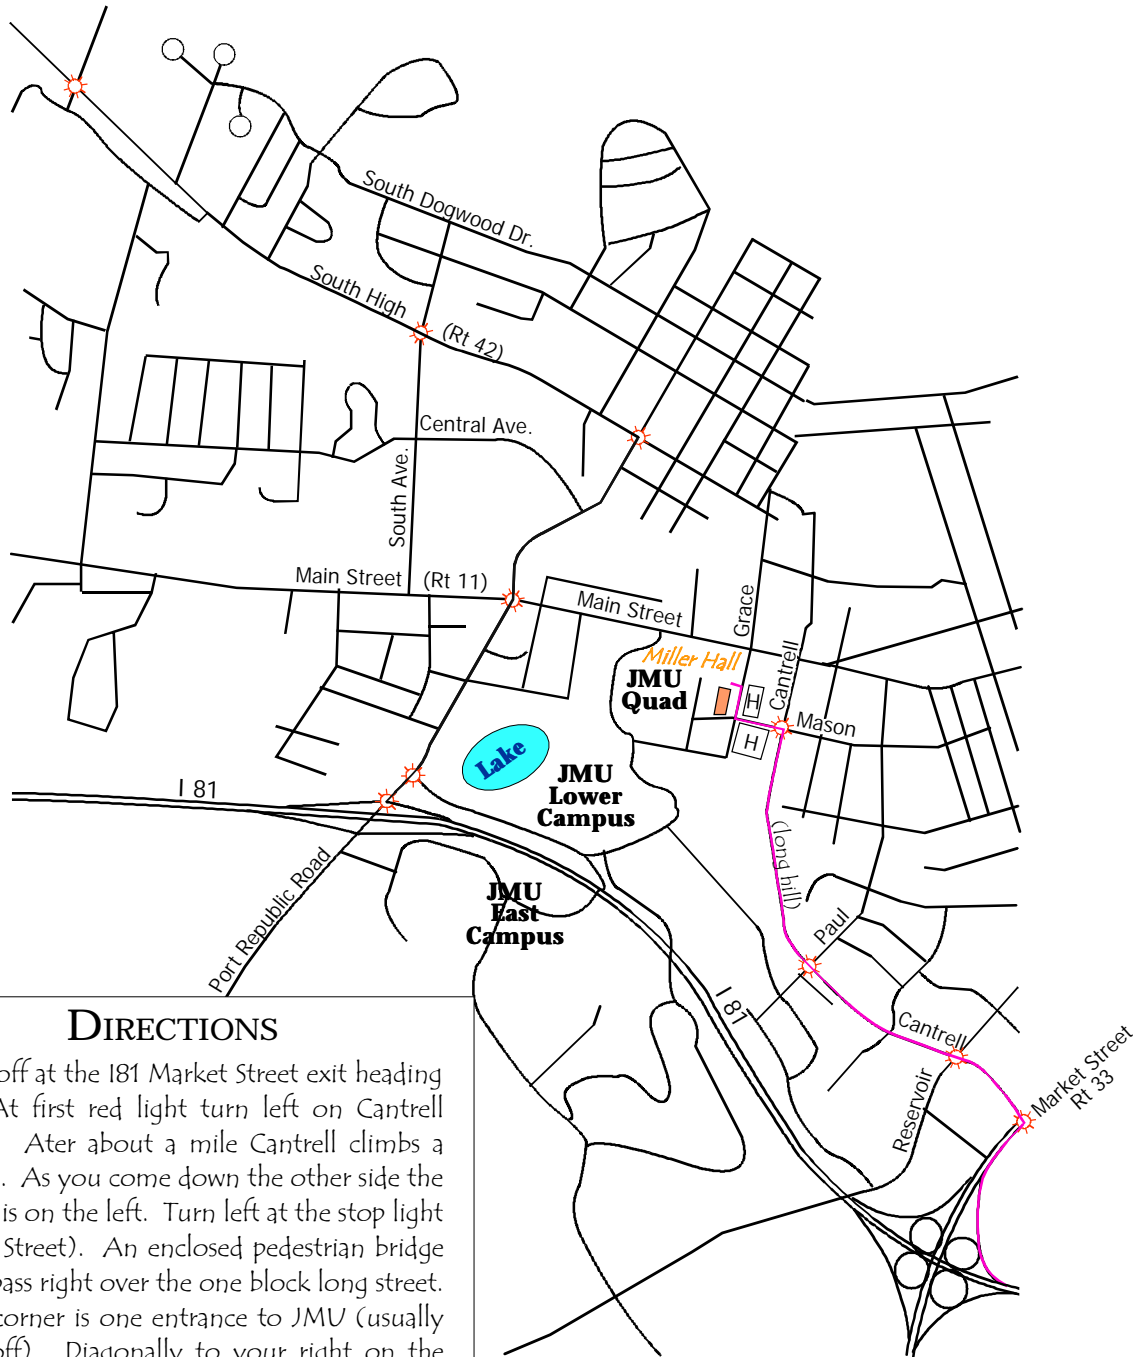

# WESTERN QUADRANT OF HARRISONBURG VIRGINIA

(Only selected streets drawn)

## DIRECTIONS

Get off at the I81 Market Street exit heading west. At first red light turn left on Cantrell Avenue. After about a mile Cantrell climbs a long hill. As you come down the other side the hospital is on the left. Turn left at the stop light (Mason Street). An enclosed pedestrian bridge should pass right over the one block long street. At the corner is one entrance to JMU (usually closed off). Diagonally to your right on the corner is Miller Hall. Turn right on Grace, go half a block and turn left into the Miller parking lot.